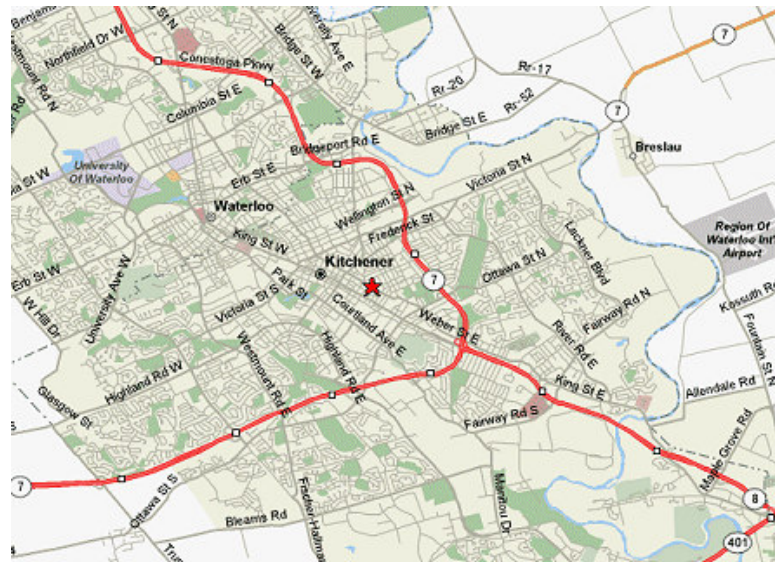

Directions to Tanis Day's Facility: 148c Weber St E, Kitchener, Ontario

Directions:

↔ From the 401, take the Hwy 8 exit. Hwy 8 turns into Hwy 86 North, stay on it to the Frederick St exit.

↔ Turn right at the end of the exit ramp, and again right onto Frederick St .

↔ Go 3 traffic lights to Weber St, turn left.

↔ Go almost 3 traffic lights to the sign for Nichol's Plumbing on the left hand side .

↔ Turn into the driveway and go to the wooden building behind the houses.

**QUESTIONS?
519-895-8589**

PRINT THIS PAGE